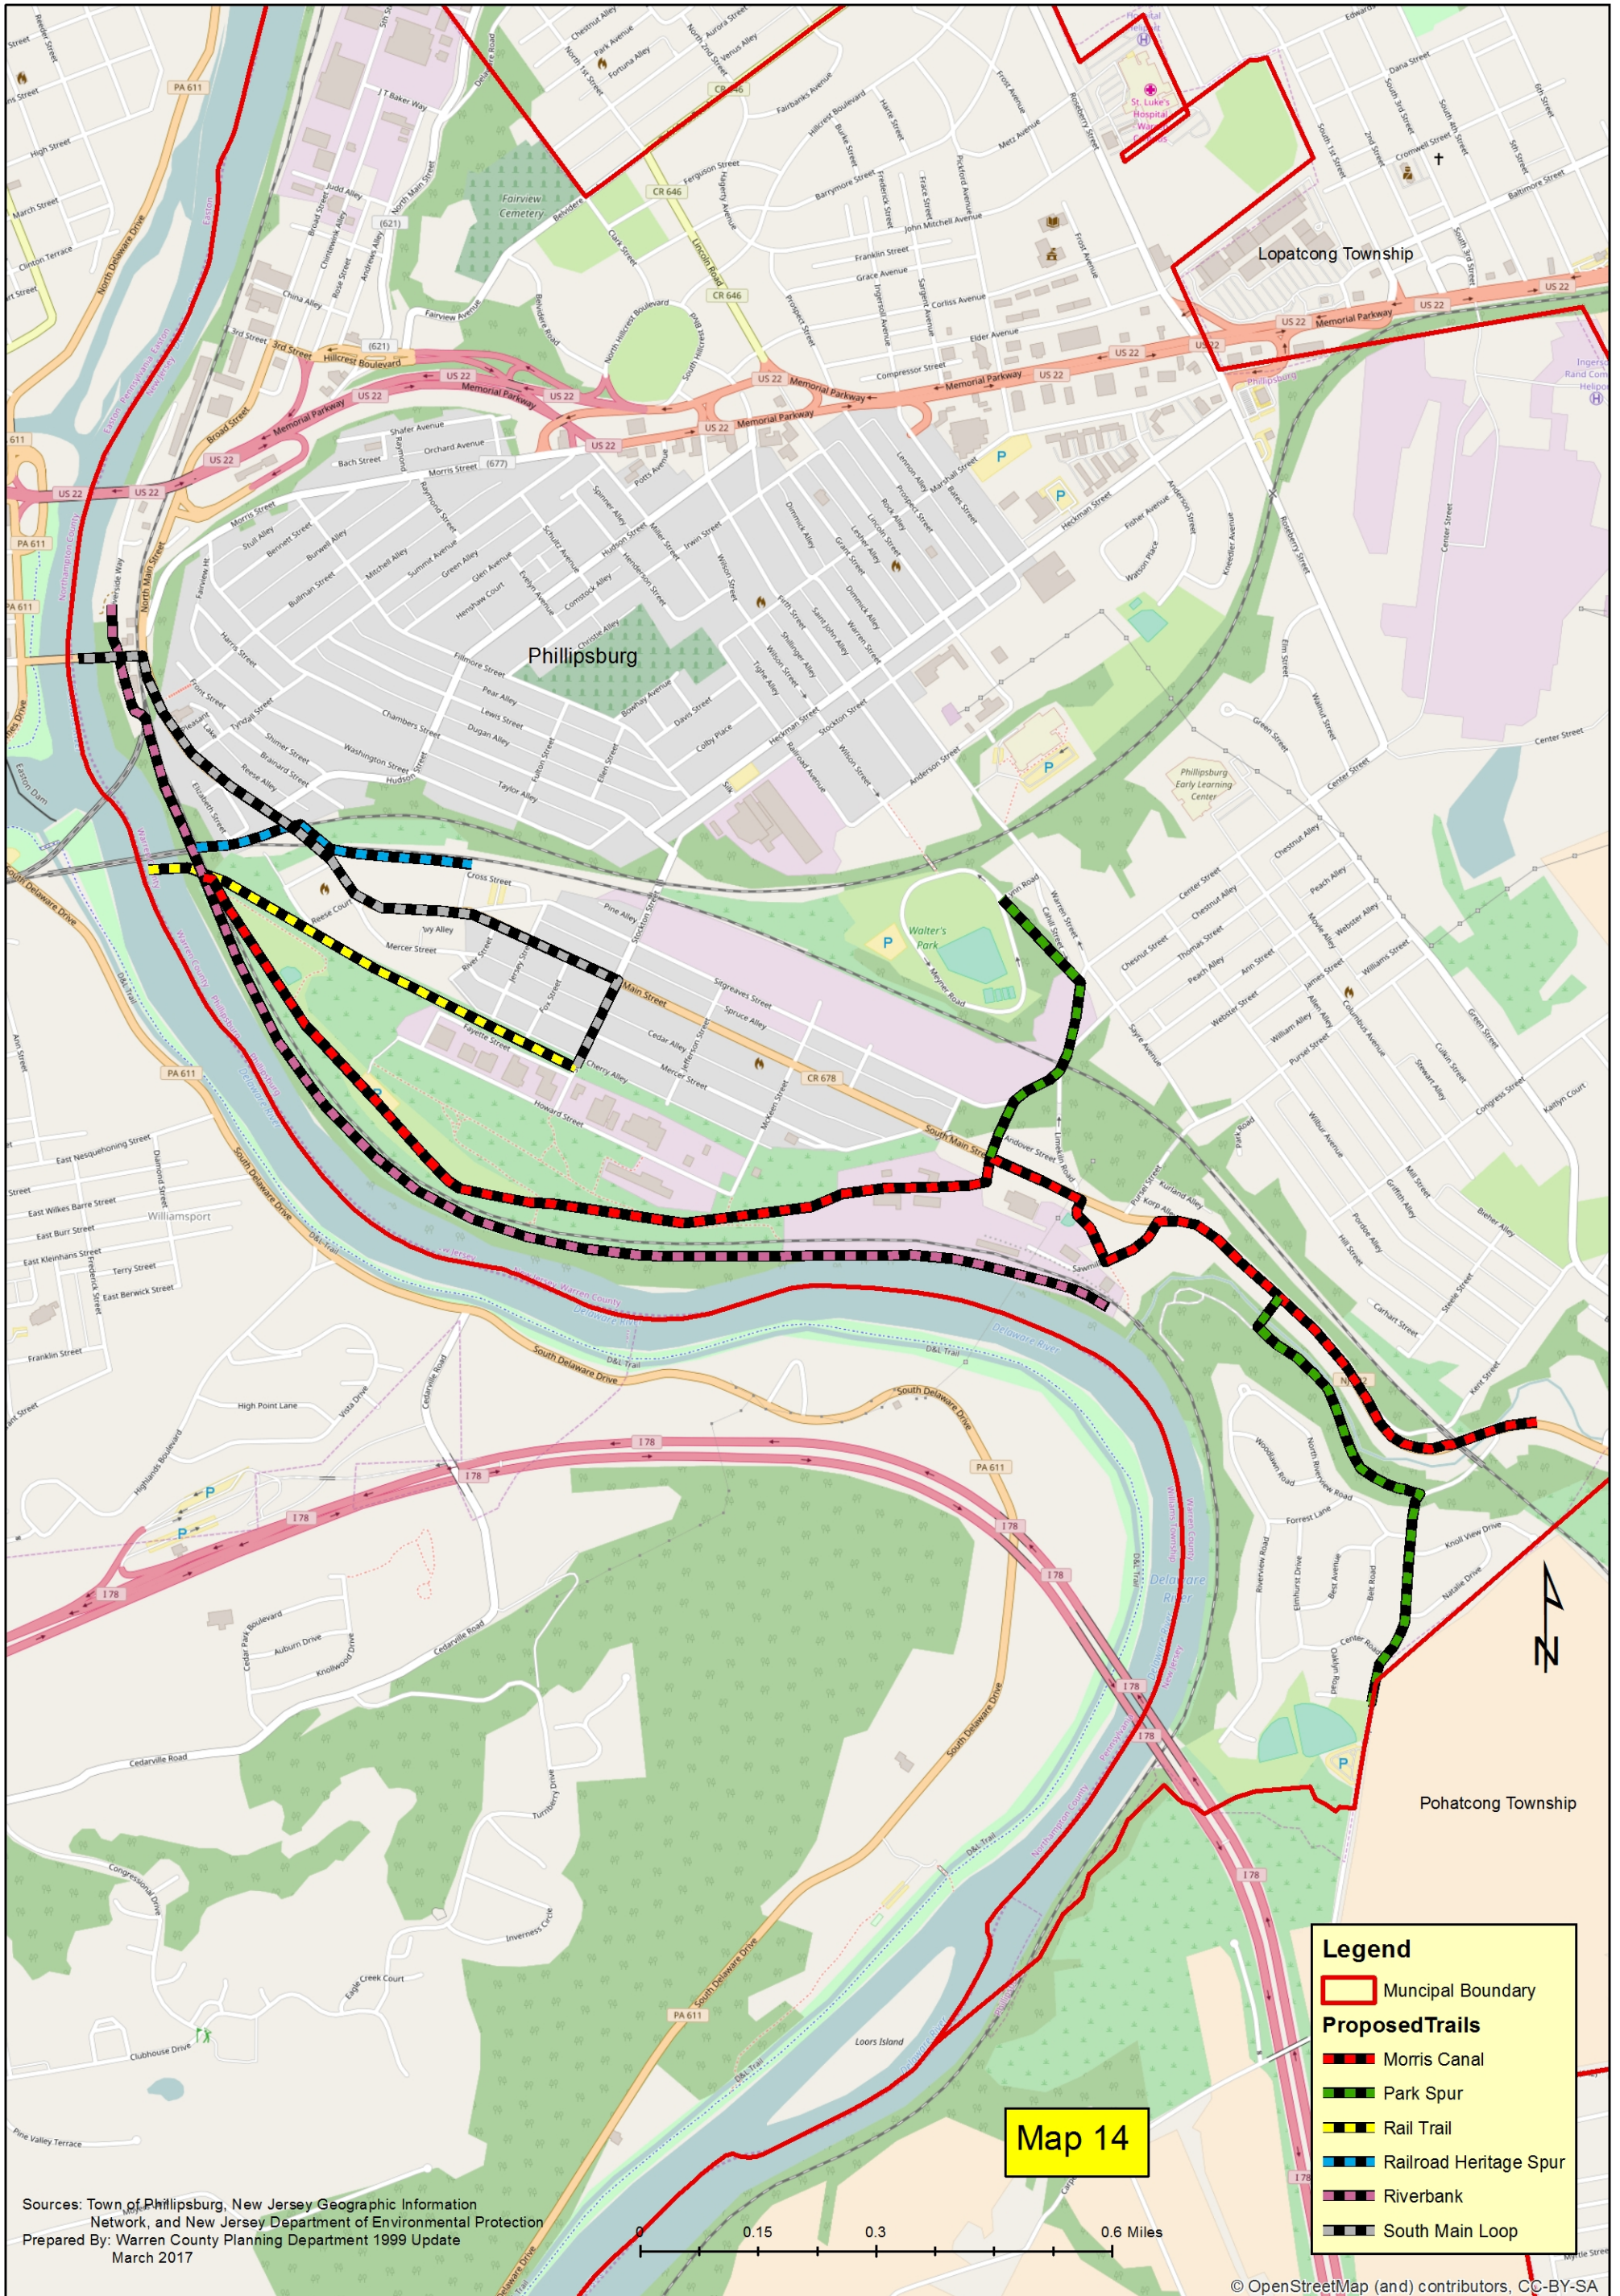

PHILLIPSBURG RIVERFRONT HERITAGE TRAIL

Sources: Town of Phillipsburg, New Jersey Geographic Information Network, and New Jersey Department of Environmental Protection
 Prepared By: Warren County Planning Department 1999 Update
 March 2017

Map 14