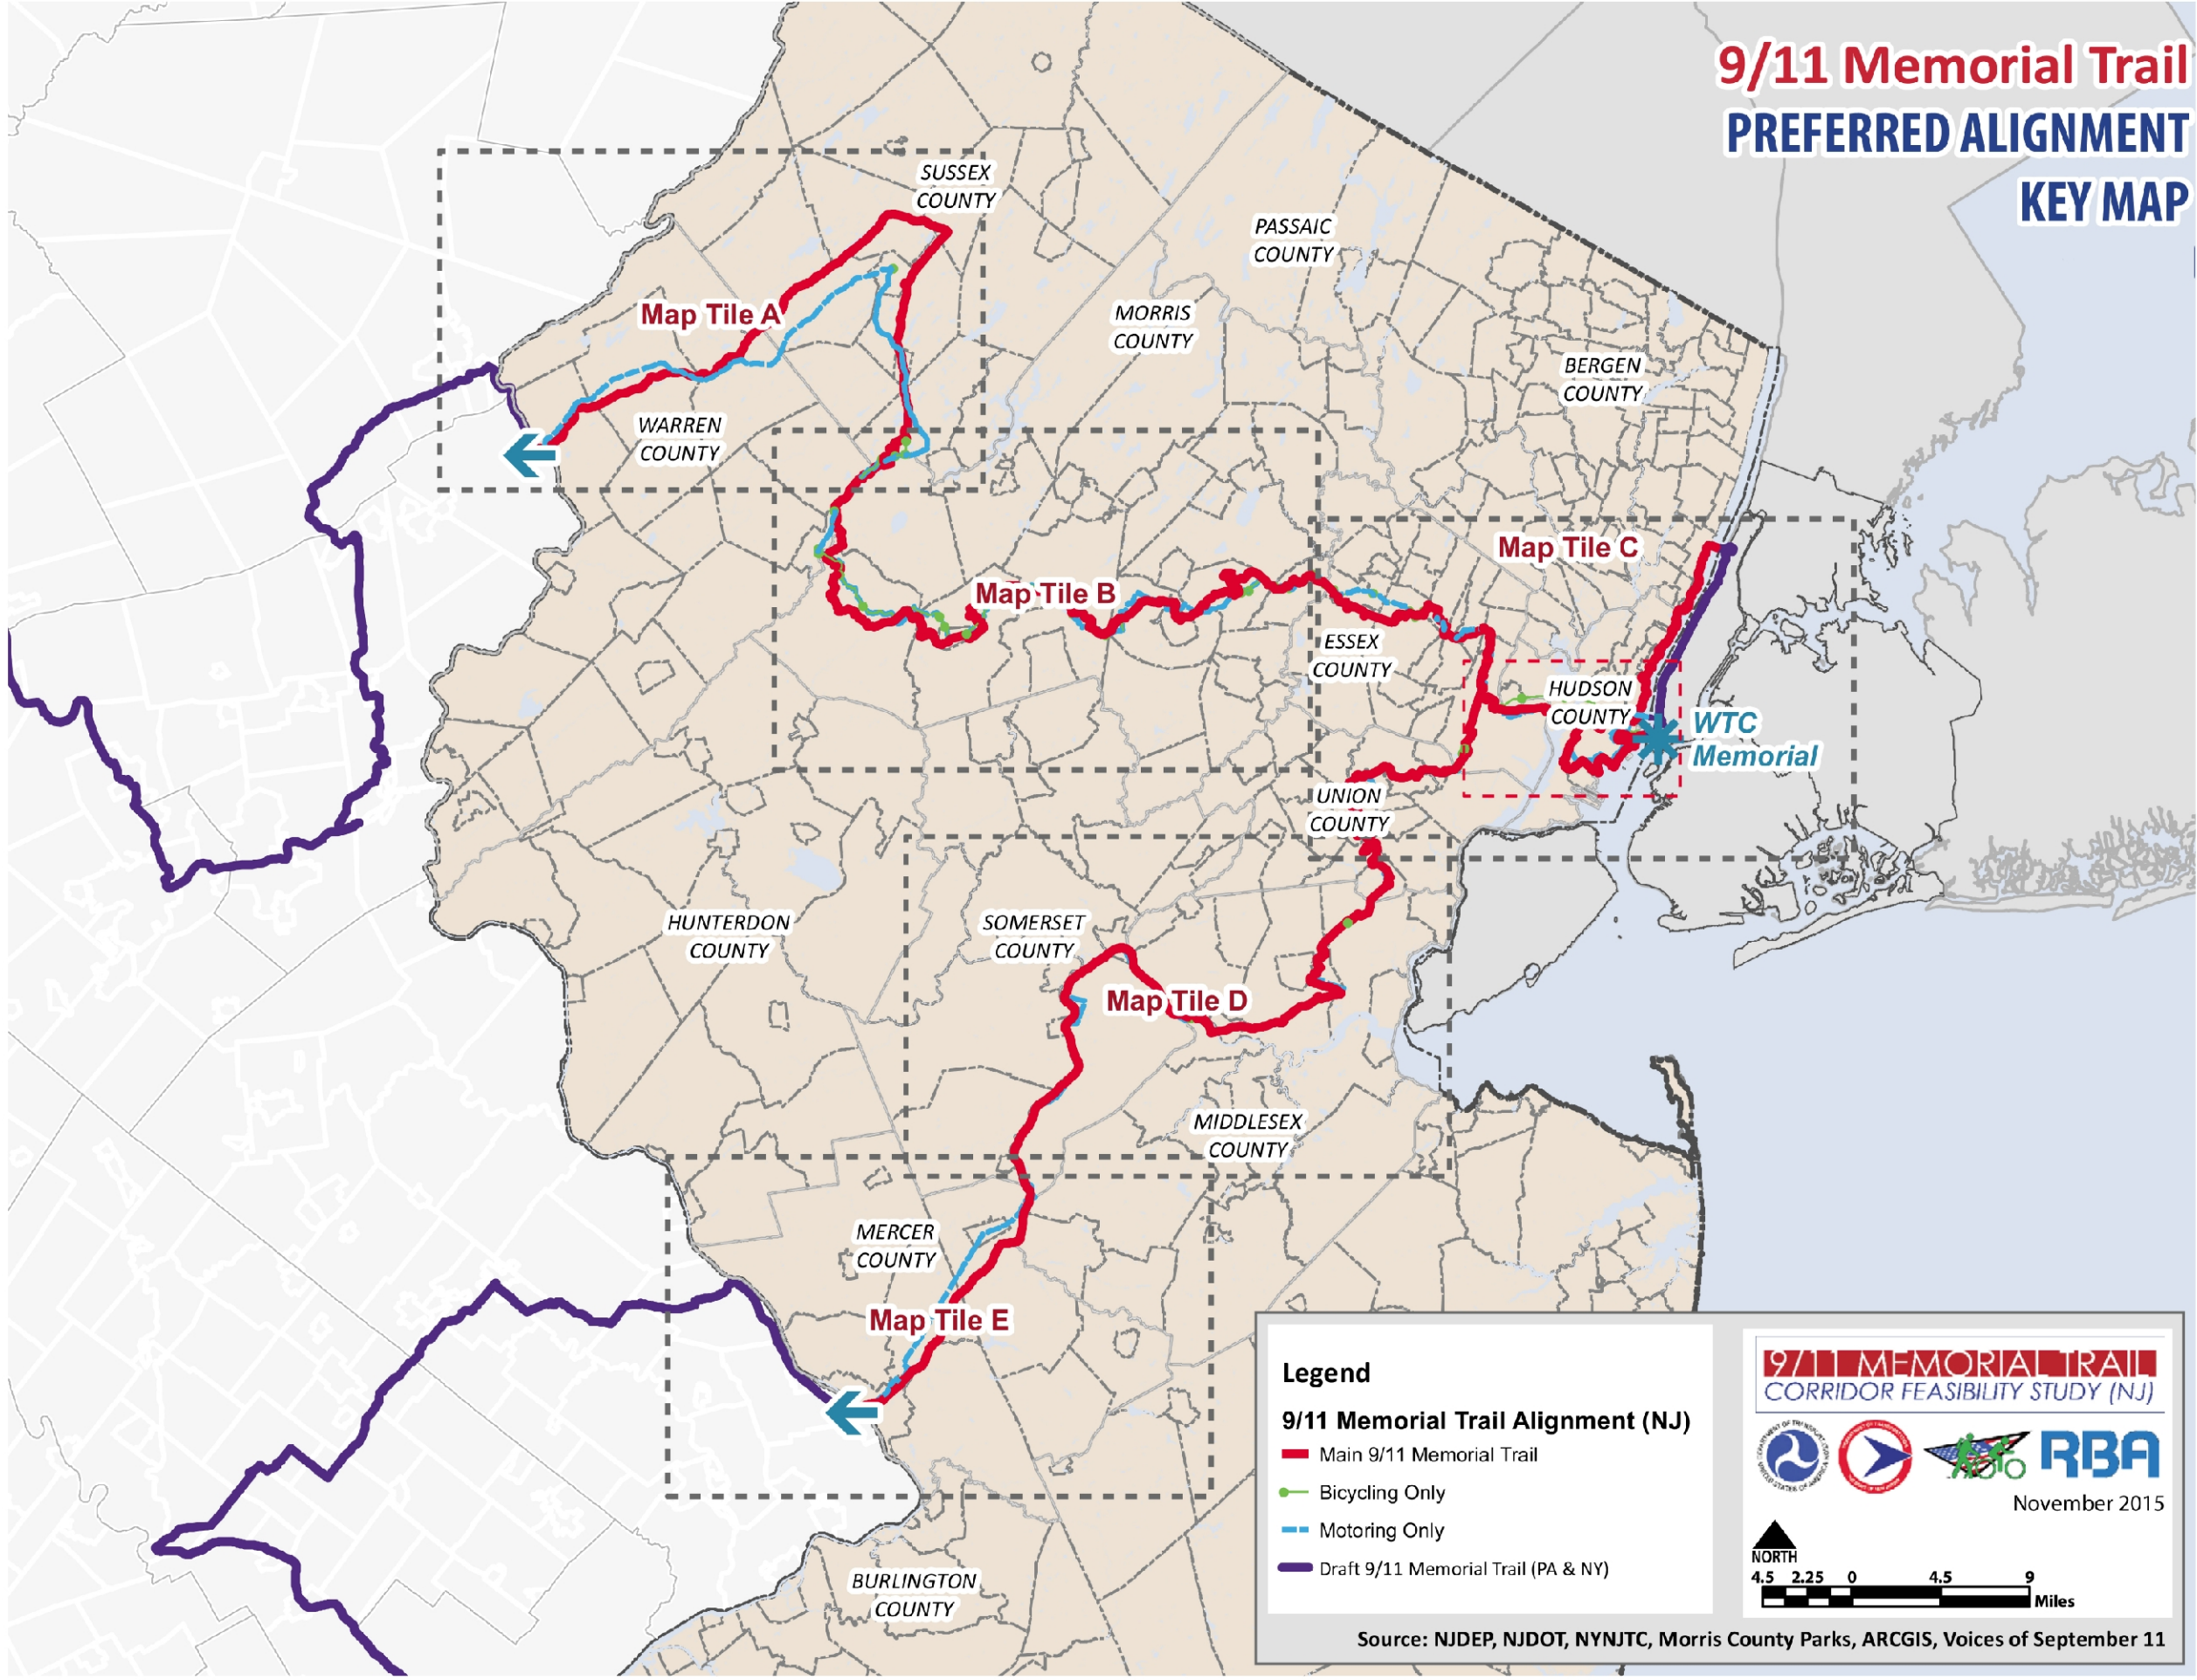

9/11 Memorial Trail PREFERRED ALIGNMENT KEY MAP

Legend

9/11 Memorial Trail Alignment (NJ)

- Main 9/11 Memorial Trail
- Bicycling Only
- Motoring Only
- Draft 9/11 Memorial Trail (PA & NY)

9/11 MEMORIAL TRAIL
CORRIDOR FEASIBILITY STUDY (NJ)

November 2015

NORTH
4.5 2.25 0 4.5 9
Miles

Source: NJDEP, NJDOT, NYNJTC, Morris County Parks, ARCGIS, Voices of September 11

Map 6